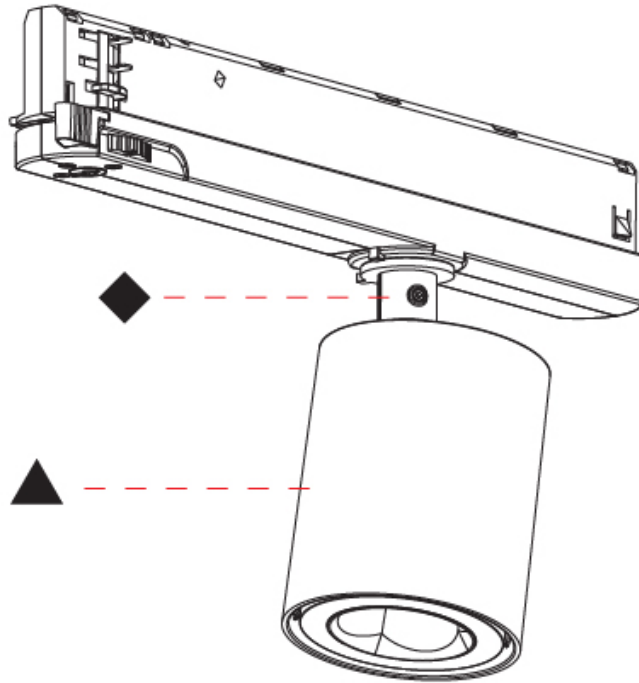

OIKO PRO IN TRACK

A3T204-

PROJECT	_____
TYPE	_____
SPECIFIER	_____
QUANTITY	_____
DATE	_____

A